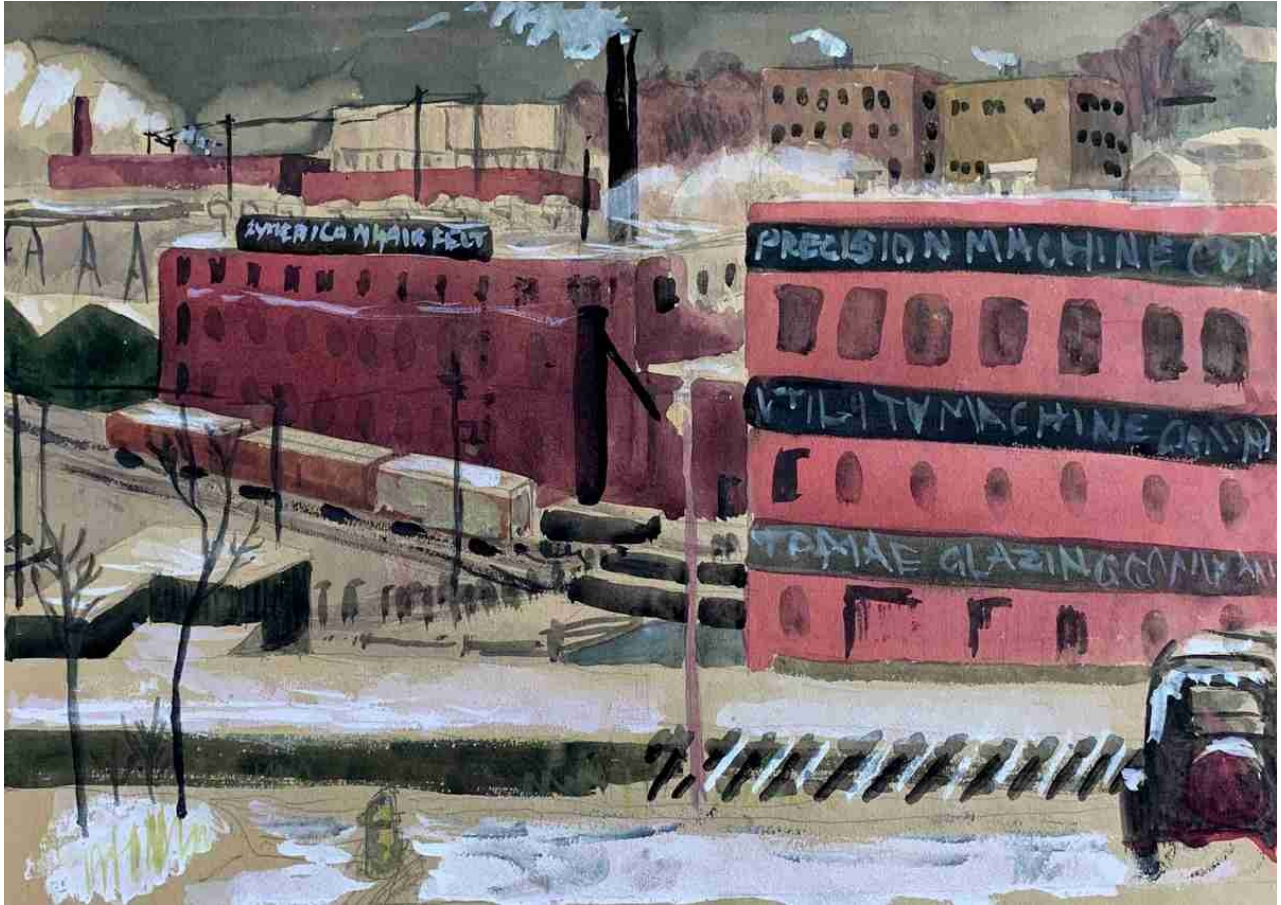

# RICHARD NORTON GALLERY

612 MERCHANDISE MART PLAZA SUITE 612 CHICAGO, ILLINOIS 60654  
P. 312-644-8855 F. 312-644-8856 RICHARDNORTONGALLERY.COM

Earle Thomas Raine (American, 1911 - 2005)  
*Untitled (Industrial Scene, Milwaukee)* , ca. 1935